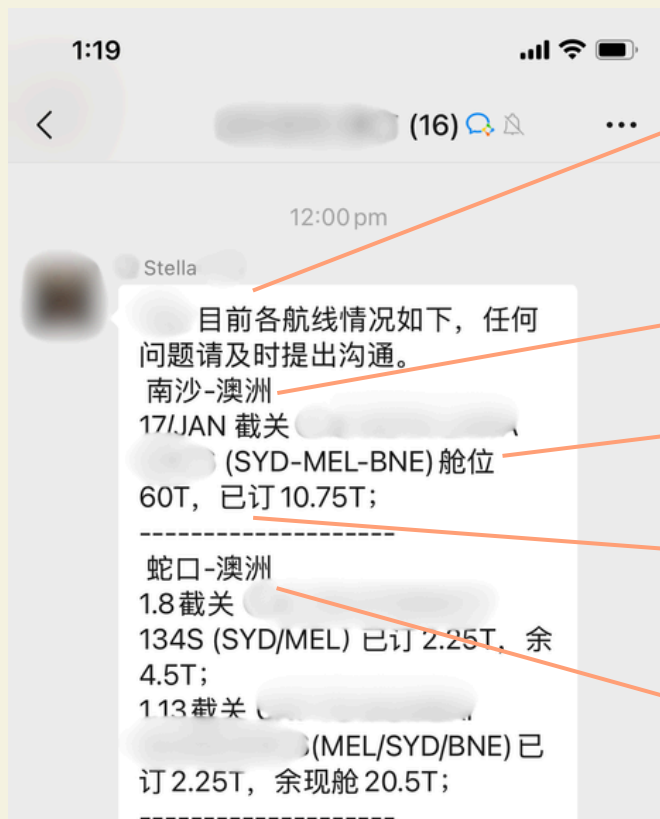

ACCESS ZG

APAC INTERNATIONAL FREIGHT
OVERSEAS AGENT & SALES REP

Examples showing how Access ZG's network of partners extends to overseas Asia based providers including their group chat pricing and slots communication that include 'non-published freight rates'

POD 目的港	ETD	指导卖价
SYD-MEL-BNE	1.19	USD1300/2600 最低USD1150/2300

Recommended selling price

USD\$300 difference / 40HC

Lowest selling price
(‘unwritten selling rate’)

The current status

Guangzhou to Australia

TEU slots